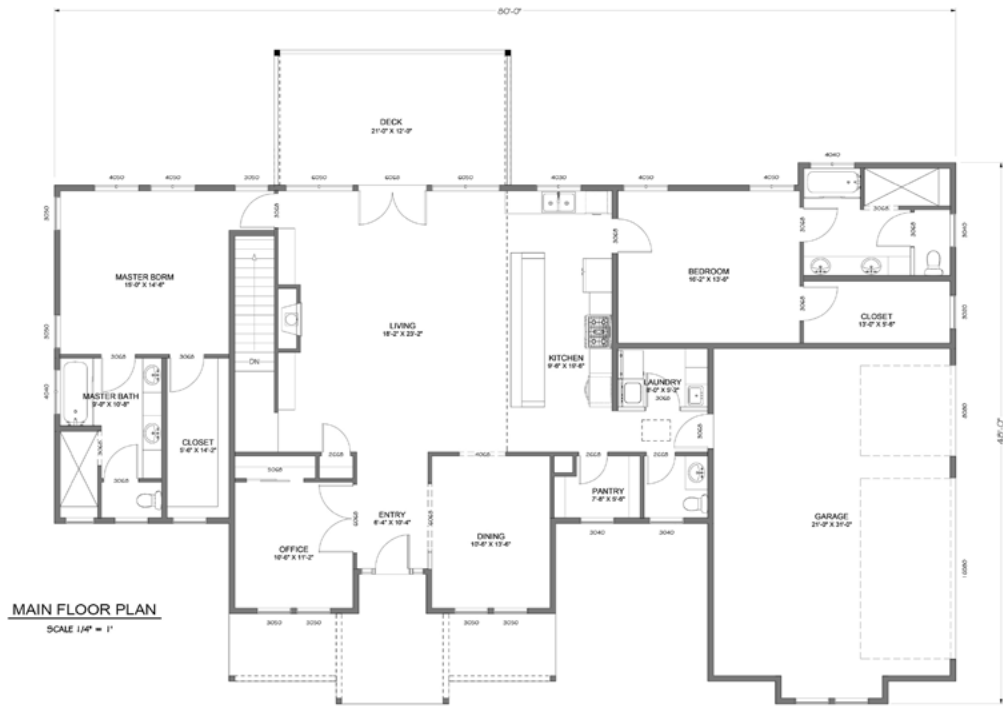

SPECIFICATIONS

STYLE: 1 STORY + BSMT
 SQUARE FOOTAGE: 3554
 BED: 5
 BATH: 4.5
 GARAGE: 3

208.758.0277

INFO@GENERATIONALLIVING.COM
 1250 N NORTHWOOD CENTER CT. SUITE
 B COEUR D' ALENE, ID 83814
 GENERATIONALLIVING.COM